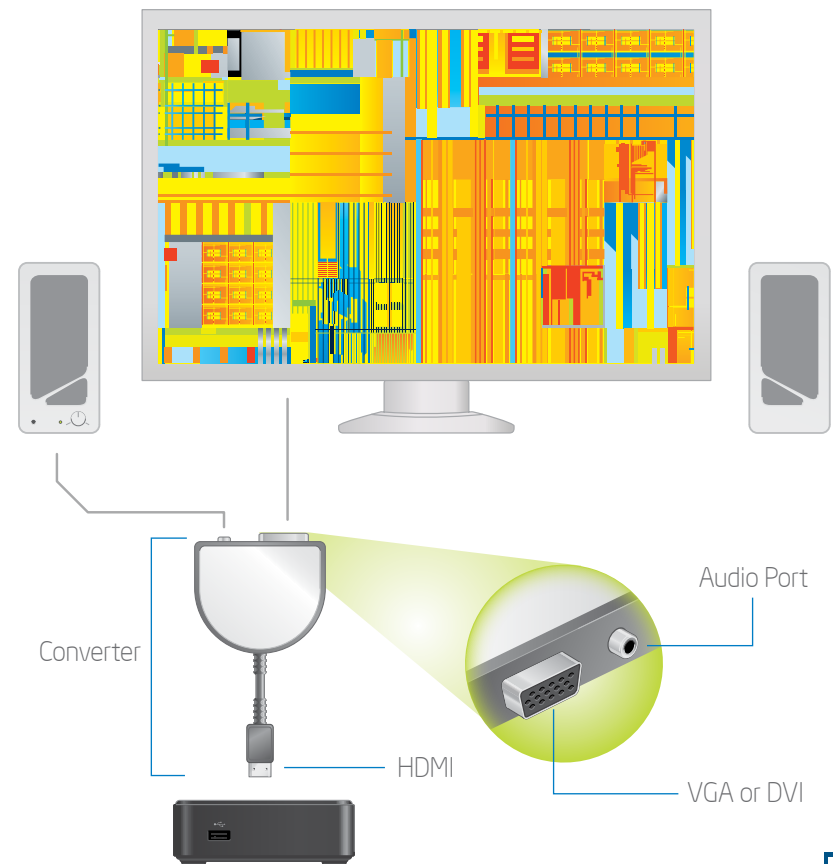

Intel® NUC

New monitor need not apply.

USAGE COST EFFECTIVE, PC REVITALIZE

INTEL® NUC WITH VGA OR DVI MONITOR AND USB SPEAKERS.

INTEL® NUC WITH VGA OR DVI MONITOR AND STANDARD AUDIO SPEAKERS.

The Shape that Fits the Future.