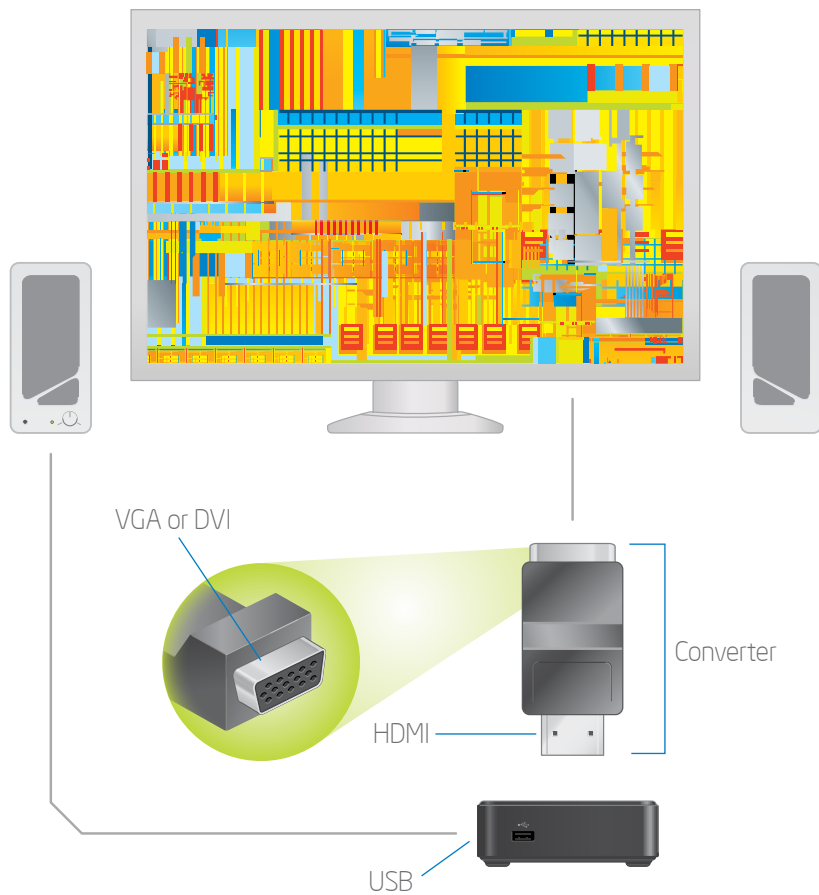

Intel® NUC

New monitor need not apply.

USAGE COST EFFECTIVE, PC REVITALIZE

INTEL® NUC WITH VGA OR DVI MONITOR AND USB SPEAKERS.

INTEL® NUC WITH VGA OR DVI MONITOR AND STANDARD AUDIO SPEAKERS.

The Shape that Fits the Future.