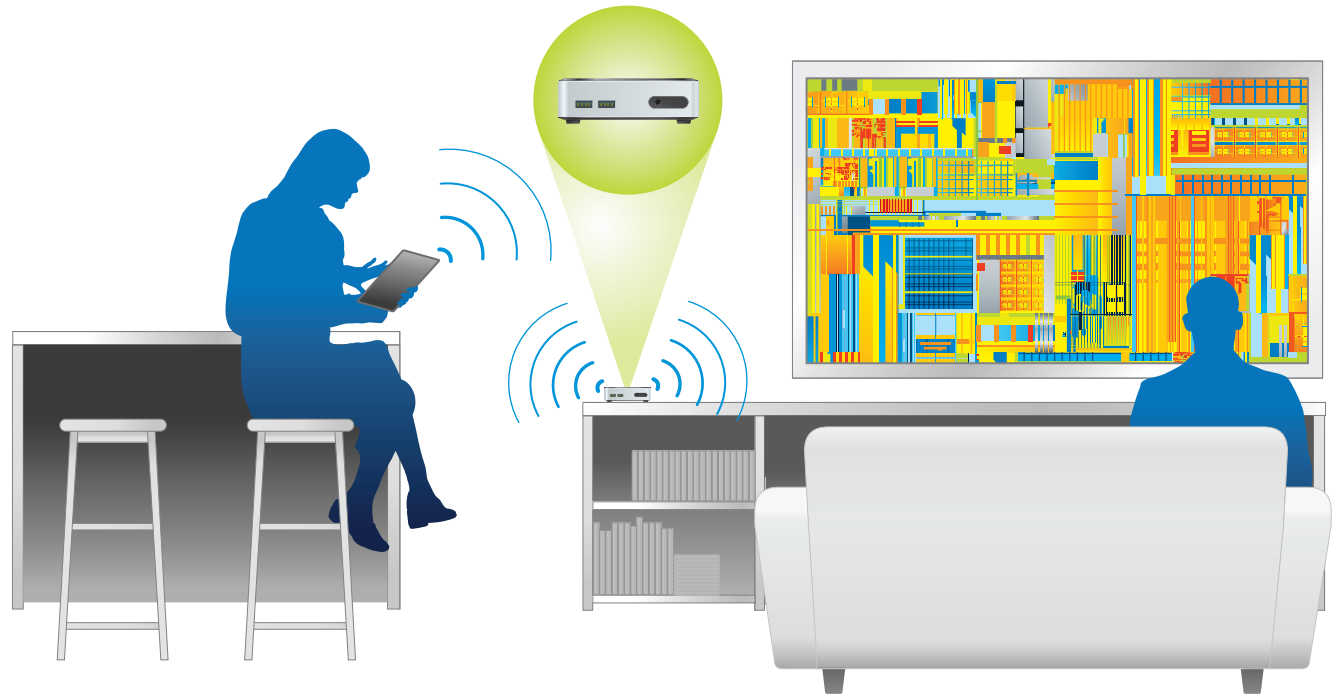

Intel® NUC

HD movies in 4 inches square.

USAGE HOME ENTERTAINMENT PC

INTEL®
QUICK
SYNC
VIDEO

BLUETOOTH*

GIGABIT LAN

4K DISPLAY

INTEL® WIDI¹

The Shape that Fits the Future.

www.intel.com/NUC

1. Requires an Intel® Wireless Display enabled system, compatible adapter and TV. 1080p and Blu-Ray* or other protected content playback only available on select Intel® processor-based systems with built-in visuals enabled, a compatible adapter and media player, and supporting Intel® WIDI software and graphics driver installed. Consult your PC manufacturer. For more information, see www.intel.com/golwidi.