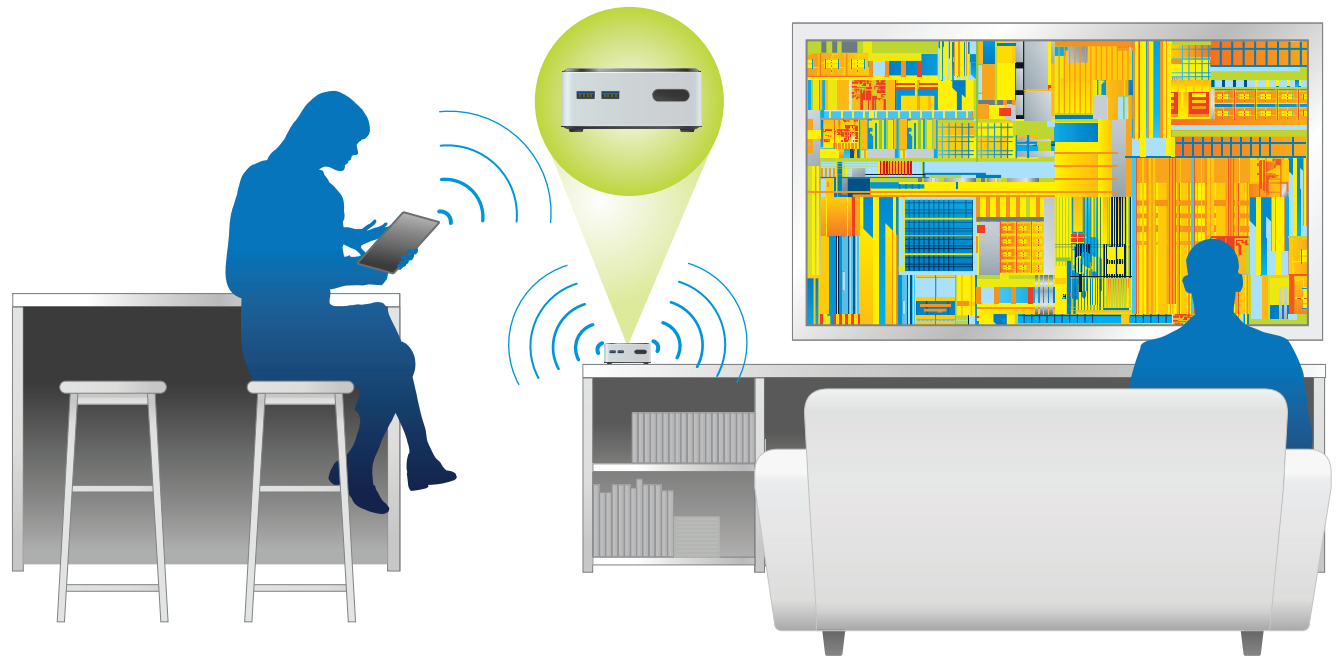

Intel® NUC

Your HD movie library in 4 inches square.

USAGE **PERSONAL CLOUD**

INTEL®
QUICK
SYNC
VIDEO

INTEL
SMART RESPONSE
TECHNOLOGY¹

INTEL®
WIDI²

4K DISPLAY
2.5-INCH DRIVE
COMPATIBLE

BLUETOOTH*

GIGABIT LAN

The Shape that Fits the Future.

1. Intel® Smart Response Technology requires a Intel® Core™ processor, select Intel® chipset, Intel® Rapid Storage Technology software version 12.5 or higher, and a solid state hybrid drive reporting at least 16GB capacity and supporting SATA-I/O hybrid information feature. Depending on system configuration, your results may vary. Contact your system manufacturer for more information.

2. Requires an Intel® Wireless Display enabled system, compatible adapter and TV. 1080p and Blu-Ray* or other protected content playback only available on select Intel® processor-based systems with built-in visuals enabled, a compatible adapter and media player, and supporting Intel® WIDI software and graphics driver installed. Consult your PC manufacturer. For more information, see www.intel.com/go/widi.

*Other names and brands may be claimed as the property of others.

www.intel.com/NUC