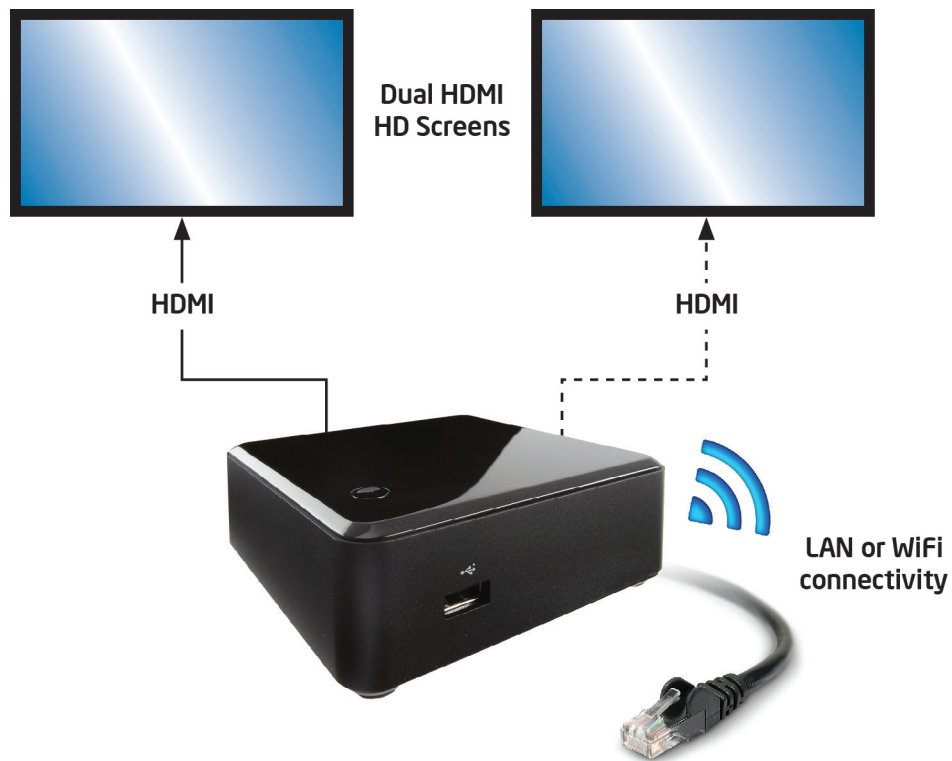

Dual HDMI Digital Signage Installation

Technologies

This section offers a guideline for the hardware and software needed to design Intel NUC into a small form factor digital signage solution.

Included in Intel NUC Kit:

- Intel NUC – DCCP847DYE
- VESA Bracket
- Power Adapter