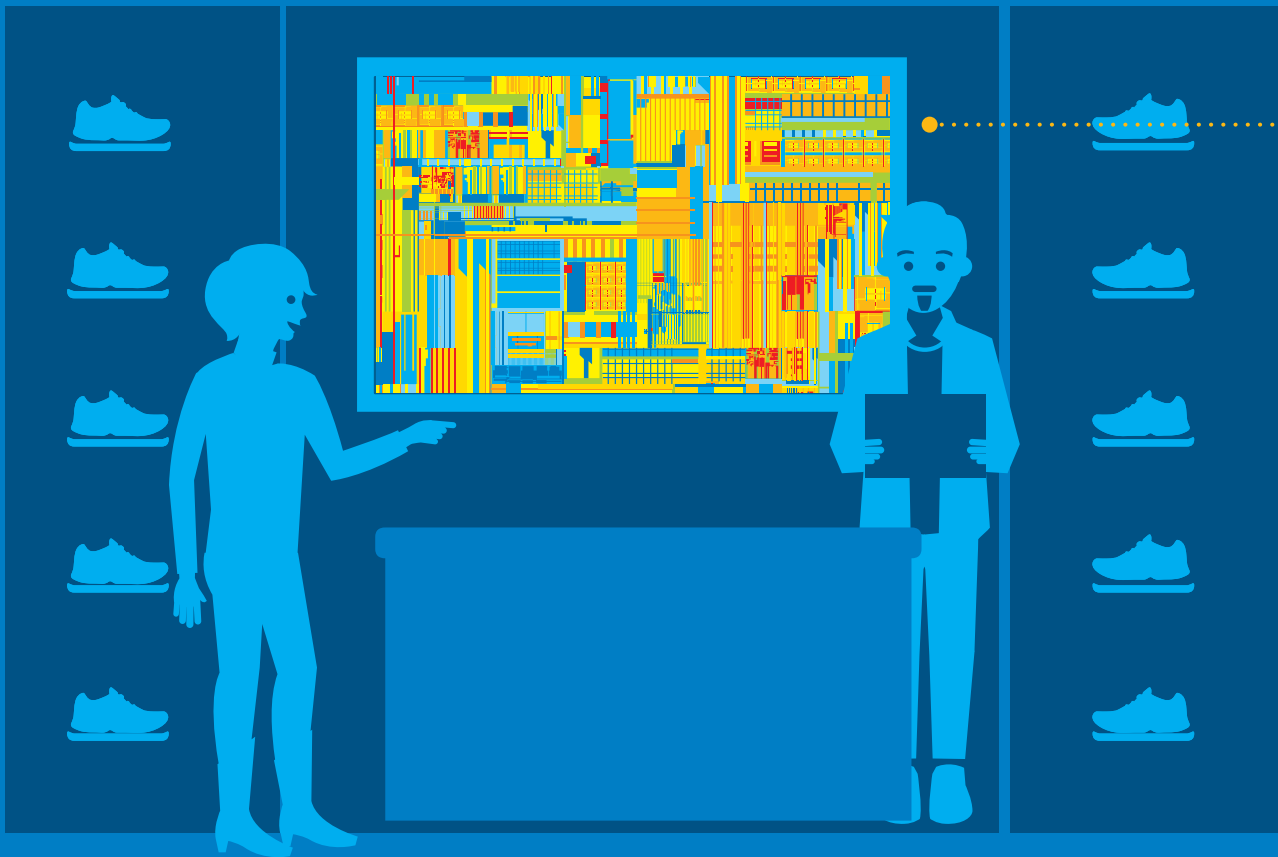

Intel® NUC

For Digital Signage.

Proven performance. Exceptional value.

The Shape That Fits the Future.

Intel® NUC

For Digital Signage.

YOUR DIGITAL SIGNAGE SOLUTION

No matter the size or stage of your clients' businesses—from a small office to a mid-sized business—they all have a story to tell and an audience to reach. And there's truly no better way to reach people than through amazing HD graphic visuals. With the Intel® NUC, your customers can benefit from the full-color high definition images and information that the Intel NUC provides along with the added flexibility required to adapt to changing demands. The Intel® NUC Kit DE3815TYKHE and Intel® NUC Board DE3815TYBE provide an ideal combination of power consumption, performance, features, and affordability to drive light digital signage solutions.

DUAL FULL HD VIDEO PLAYBACK

No compromise video performance, with dual-screen full HD (1080p) playback.

HEAR THAT?

That's the sound of no fan—for a system where acoustics and reliability matter.

WATCHDOG TIMER

Automatically resets the system if anomalies occur, so your clients can stay up and running.

4 GB
STORAGE
ON BOARD

4 GB STORAGE ON BOARD

Gives clients the option to run a small-footprint OS and apps without the need for an SSD or HDD.

2.5" DRIVE SUPPORT

Enable low-cost or cavernous storage options.

VESA
MOUNT

VESA MOUNT

Create a simple VESA-mounted 2 in 1 or reduce clutter in cramped spaces.

www.intel.com/NUC