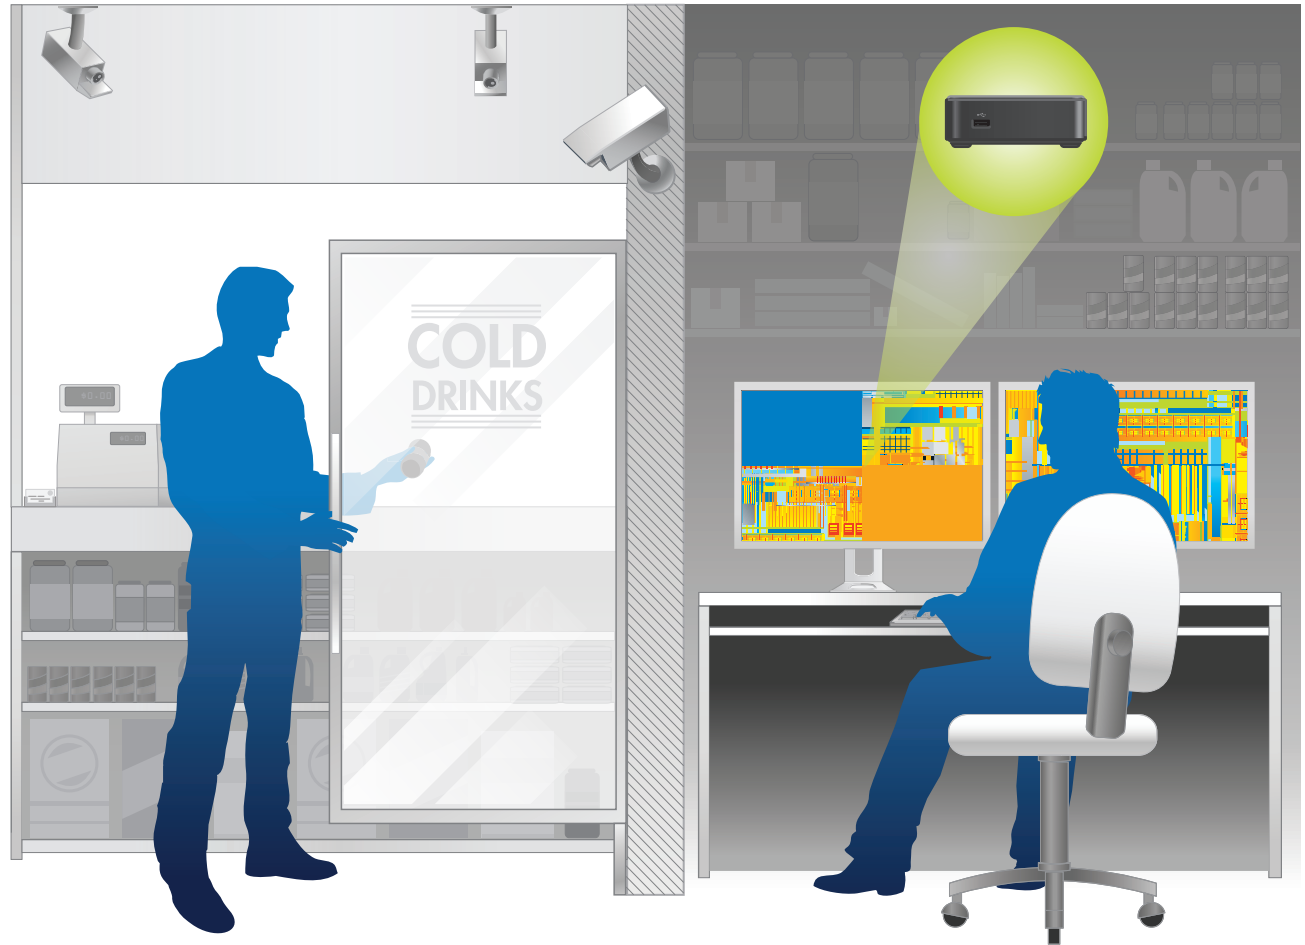

# Safe. Secure. Small.

USAGE VIDEO SURVEILLANCE : WI-FI

GIGABIT LAN

24/7 SURVEILLANCE

DUAL DISPLAY

Intel®  
Celeron®  
Processor

## The Shape that Fits the Future.