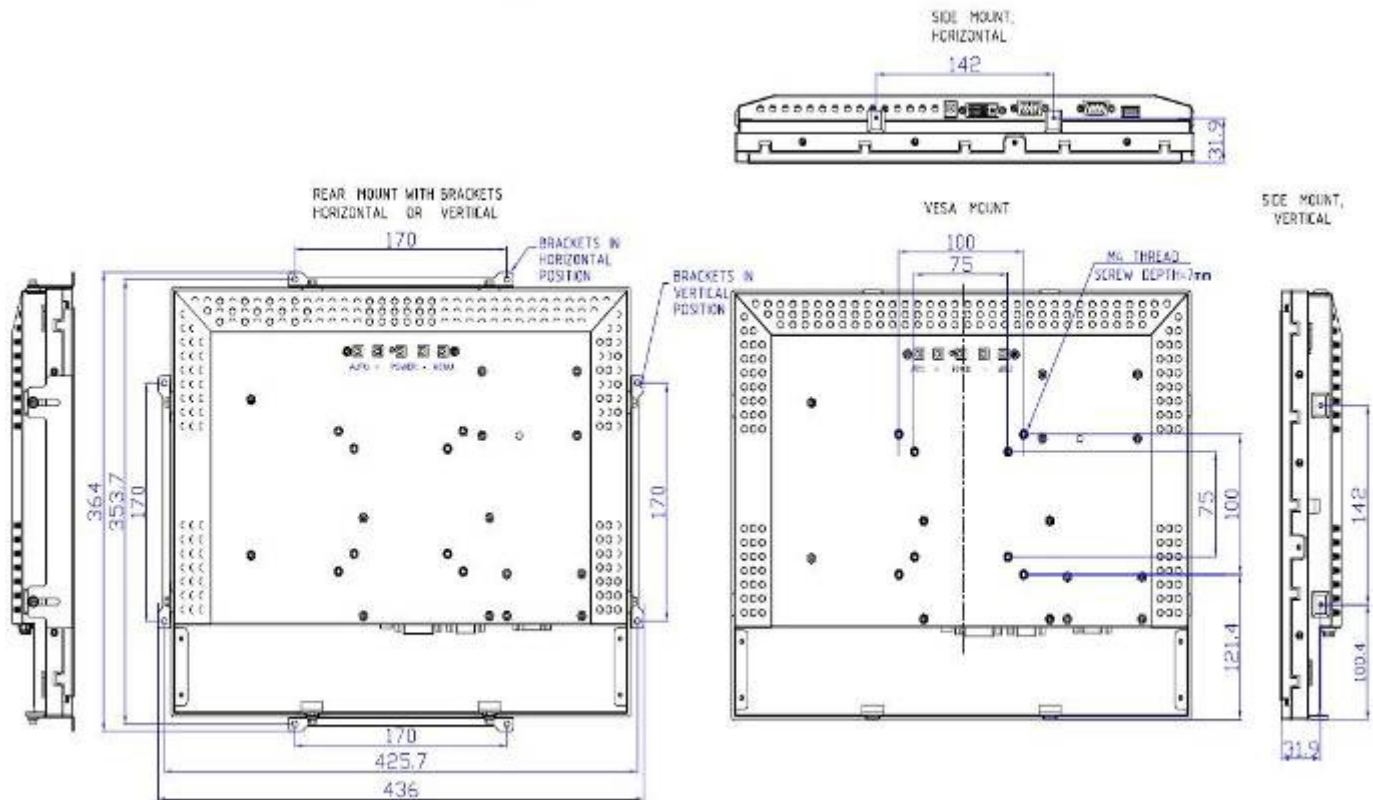

## Features

- Bezel seal standard: NEMA3 and IEC IP65
- Long lasting product cycle-enclosure controlled by Keetouch specifications
- Future generation panels phased-in without external changes
- High quality panel with high brightness,high contrast ratio and broad viewing angle
- Multiple mounting options including VESA mount, horizontal or vertical bracket-mount
- Compact and slim profile for easy integration from side,top and bottom
- Keetouch's SAW technology on pure glass for the ultimate in image quality
- Finger or gloved hand operation
- Dual USB/Serial touch interface port
- Dual VGA/DVI input video format
- Worldwide agency approvals

## Specification

<b>Model No.</b>	<b>KOT-0190US-SA4BCW</b>	
<b>Series</b>	OT, Water-proof and Compact	
<b>Display Type</b>	4:3 Ratio 19 " Active matrix TFT-LCD	
<b>Active Area</b>	15.6 " (376mm)×11.85 " (301mm)	
<b>Monitor Dimensions</b>	<b>Width:</b> 415mm <b>Width with brackets:</b> 436 mm <b>Height:</b> 343mm <b>Height with brackets:</b> 364mm <b>Depth:</b> 51mm	
<b>Suggested Resolution</b>	1280×1024 @ 60Hz	
<b>Support Colors</b>	16.7M	
<b>Brightness(Typ.)</b>	Pure LCD Panel	300cd/m <sup>2</sup>
	With SAW Glass Sensor	275cd/m <sup>2</sup>
<b>Response Time(Typ.)</b>	6ms	
<b>Viewing Angle (Typ.at CR&gt;10)</b>	Horizontal(left/right)	80°/80°
	Vertical(up/down)	80°/80°
<b>Contrast Ratio(Typ.)</b>	800:1	
<b>Video Input</b>	Dual Analog RGB and DVI video format	
<b>Frequency (H/V)</b>	30~80KHz / 60~75Hz	
<b>Power Supply</b>	Type: External brick Input (line) voltage: 100-240 VAC, 50-60 Hz Output voltage/current: 12 volts at 4 amps max	
<b>Environment</b>	Operating Temp.	0~50°C
	Storage Temp.	-20~60°C

## Mechanical Dimensions