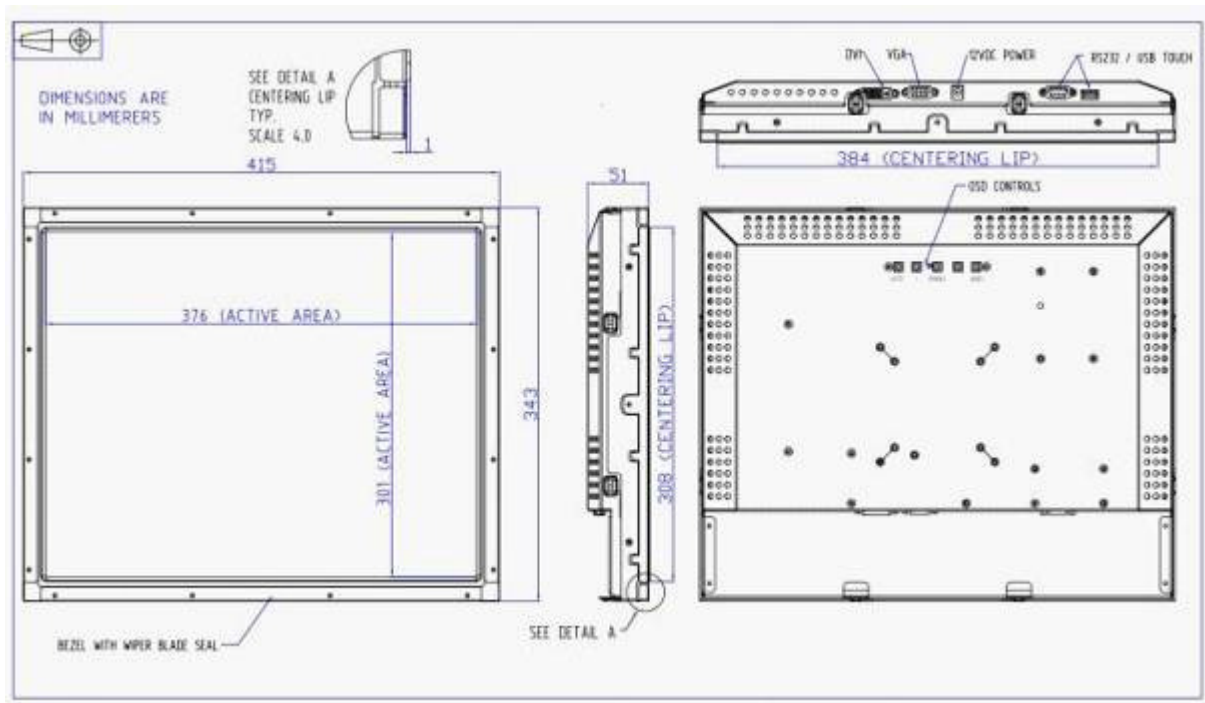

## Features

- Bezel seal standard: NEMA3 and IEC IP65
- Long lasting product cycle-enclosure controlled by Keetouch specifications
- Future generation panels phased-in without external changes
- High quality panel with high brightness,high contrast ratio and broad viewing angle
- Multiple mounting options including VESA mount, horizontal or vertical bracket-mount
- Compact and slim profile for easy integration from side,top and bottom
- Keetouch's SAW technology on pure glass for the ultimate in image quality
- Finger or gloved hand operation
- Dual USB/Serial touch interface port
- Dual VGA/DVI input video format
- Worldwide agency approvals

## Specification

<b>Model No.</b>	<b>KOT-0190US-SA4BCW</b>	
<b>Series</b>	OT, Water-proof and Compact	
<b>Display Type</b>	4:3 Ratio 19 " Active matrix TFT-LCD	
<b>Active Area</b>	15.6 " (376mm)×11.85 " (301mm)	
<b>Monitor Dimensions</b>	<b>Width:</b> 415mm <b>Width with brackets:</b> 436 mm <b>Height:</b> 343mm <b>Height with brackets:</b> 364mm <b>Depth:</b> 51mm	
<b>Suggested Resolution</b>	1280×1024 @ 60Hz	
<b>Support Colors</b>	16.7M	
<b>Brightness(Typ.)</b>	Pure LCD Panel	300cd/m <sup>2</sup>
	With SAW Glass Sensor	275cd/m <sup>2</sup>
<b>Response Time(Typ.)</b>	6ms	
<b>Viewing Angle (Typ.at CR&gt;10)</b>	Horizontal(left/right)	80°/80°
	Vertical(up/down)	80°/80°
<b>Contrast Ratio(Typ.)</b>	800:1	
<b>Video Input</b>	Dual Analog RGB and DVI video format	
<b>Frequency (H/V)</b>	30~80KHz / 60~75Hz	
<b>Power Supply</b>	Type: External brick Input (line) voltage: 100-240 VAC, 50-60 Hz Output voltage/current: 12 volts at 4 amps max	
<b>Environment</b>	Operating Temp.	0~50°C
	Storage Temp.	-20~60°C

## Mechanical Dimensions