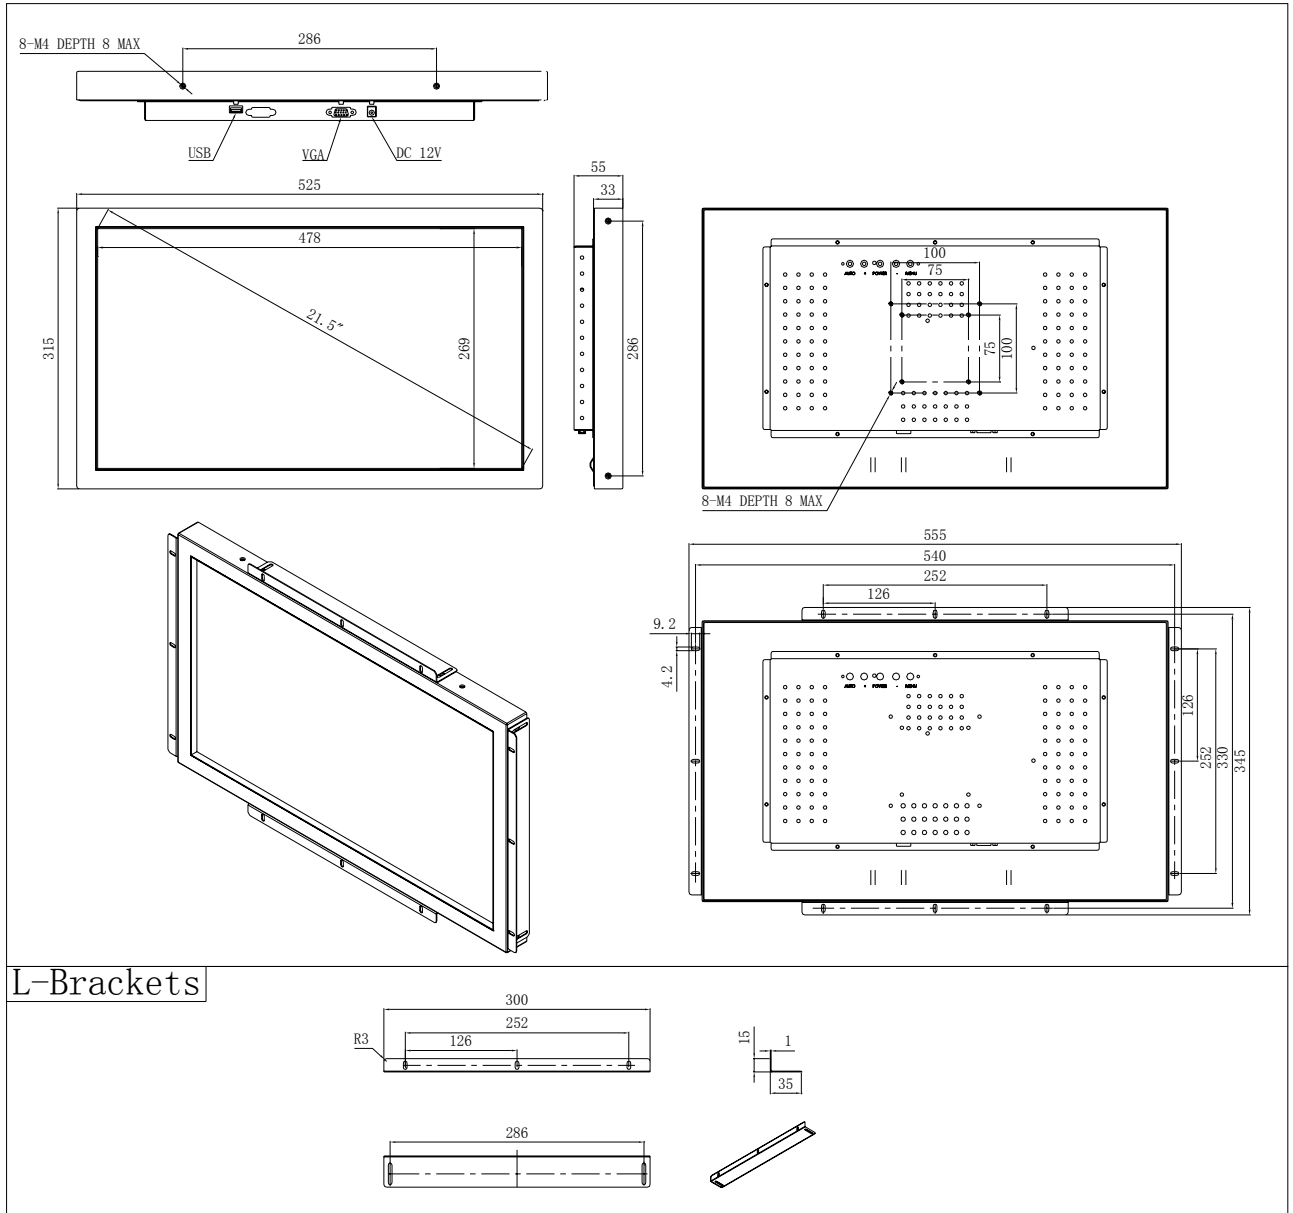

◆ Mechanical Drawing

◆ Accessories

Power Cable: A North American power cable or an European power cable is included according to the end user's area.

Power Supply Brick: A power supply brick is included.

Touch/Video Cables: USB touch cable, video cable are included