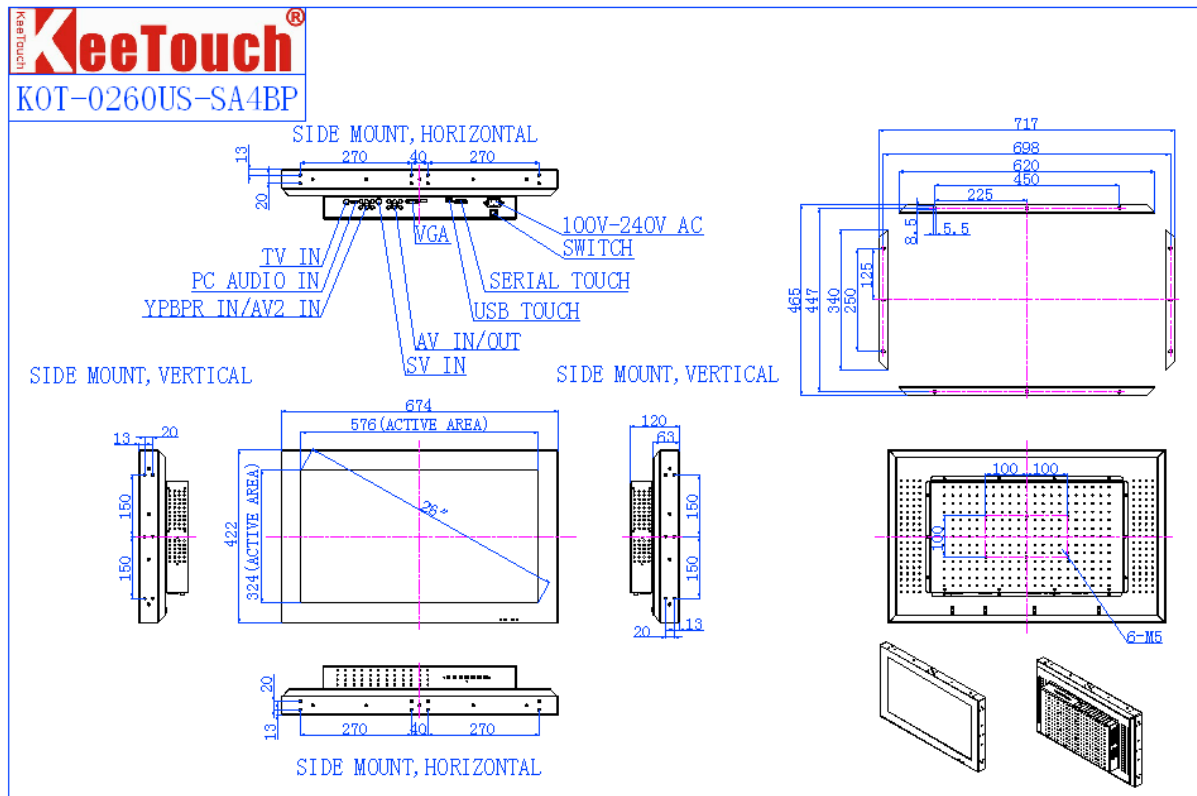

Operating RH:	20%~80%
	Storage RH:	10%~90%
MTBF	50,000 Hours	
LCD Back light Life(Typ.)	50,000 Hours	
Weight (N.W/G.W)	20Kg /25Kg (Approx.)	
Power Consumption	80W Max.	
Mount Interface	1)VESA 100mm 2)Mount bracket, horizontal or vertical (Standard mount brackets are supplied)	
OSD Control	Buttons	AV/TV,UP,DOWN,RIGHT,LEFT,MENU,POWER
	Function	Brightness, Contrast Ratio, Auto-adjust, Phase, Clock, H/V Location, Languages, Function, Reset
Touch screen Type	Keetouch 26" SAW 4mm thickness of touch screen sensor ,thickness and anti-glare are optional.	
Touch System Interface	USB and RS232	
Certificates	ETL,RoHS	

◆ Mechanical Drawing

◆ Accessories

Power Cable: A US, EU or UK power cable is included according to the end user's area.